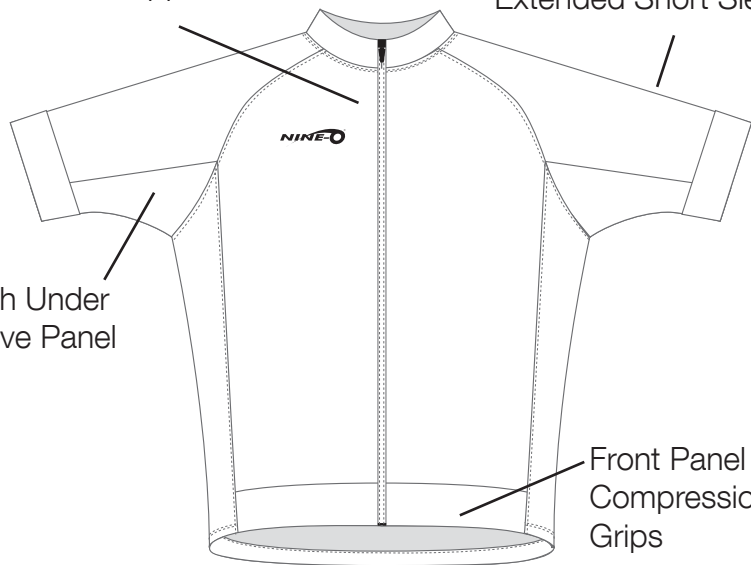

ELITE T3 JERSEY

NC-ET3J

ALL DESIGNS
NINE-O

Full Camlock Zipper

Extended Short Sleeves

Mesh Under Sleeve Panel

Front Panel Compression Grips

Large Panel Compression Cuff

Triple Back Pocket

Zippered Pocket

Silicone Elastic Gripper in Back Hem

Fabric:

PT30
88% Micro Polyester / 12% Spandex
185 gsm
Moisture Wicking
Breathable
4 Way Stretch

Available Sizes: Men's XS-2XL
Women's XS-2XL