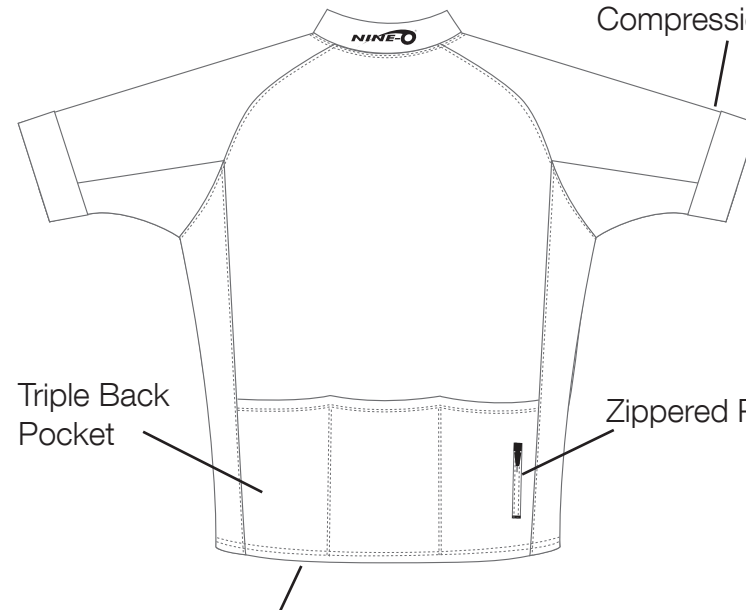

ELITE T3 JERSEY

NC-ET3J

ALL DESIGNS
NINE-O

Full Camlock Zipper

Extended Short Sleeves

Mesh Under Sleeve Panel

Front Panel Compression Grips

Large Panel Compression Cuff

Triple Back Pocket

Zippered Pocket

Silicone Elastic Gripper in Back Hem

Fabric:

PT30
88% Micro Polyester / 12% Spandex
185 gsm
Moisture Wicking
Breathable
4 Way Stretch

Available Sizes: Men's XS-2XL
Women's XS-2XL