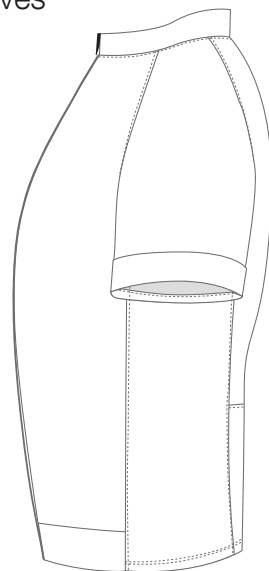

ELITE T3 JERSEY

NC-ET3J

ALL DESIGNS
NINE-O

Full Camlock Zipper

Extended Short Sleeves

Mesh Under Sleeve Panel

Front Panel Compression Grips

Large Panel Compression Cuff

Triple Back Pocket

Zippered Pocket

Silicone Elastic Gripper in Back Hem

Fabric:

PT30
88% Micro Polyester / 12% Spandex
185 gsm
Moisture Wicking
Breathable
4 Way Stretch

Available Sizes: Men's XS-2XL
Women's XS-2XL